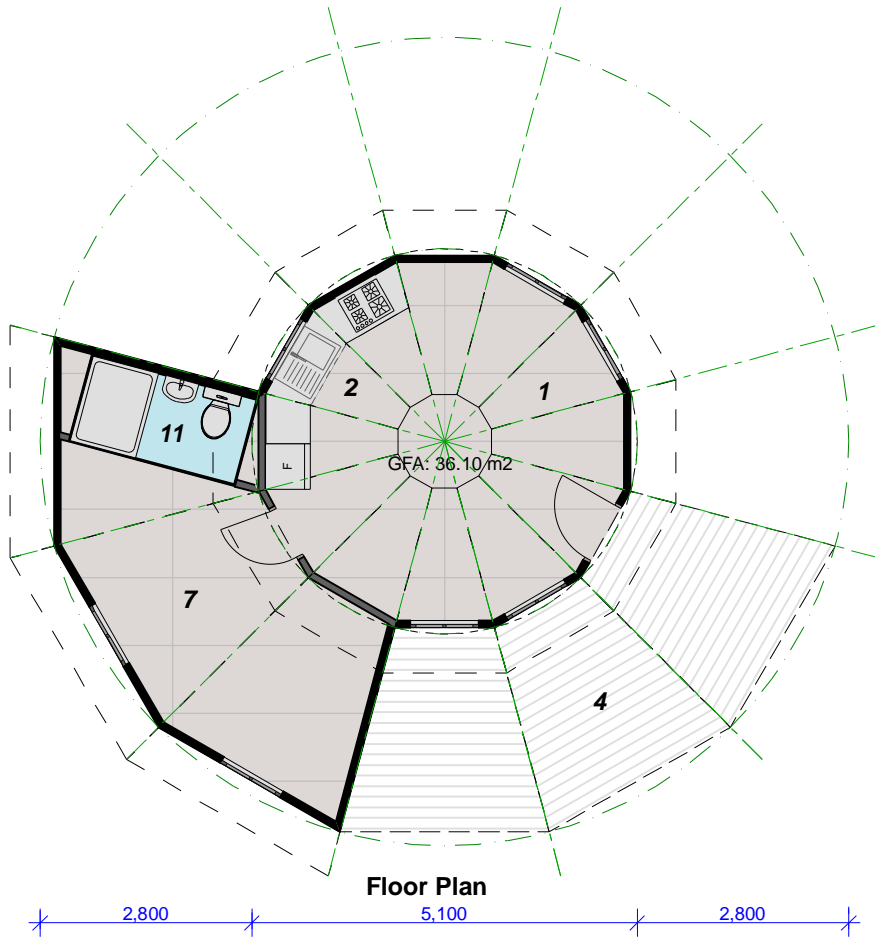

5.1m 1 Bedroom

Section

Legend:

- | | |
|--------------------|-------------------|
| 1. Living / dining | 7. Master bedroom |
| 2. Kitchen | 8. Robe |
| 3. Walk in pantry | 9. Ensuite |
| 4. Optional decks | 10. Bedroom |
| 5. Powder room | 11. Bathroom |
| 6. Laundry | 12. Storage |

5.1m 1 Bedroom:

3. Annexe bedroom
3. Optional deck frame

m:0411323133 e: Travis@qubd.com.au
ABN:62133602605 QBCC No:1152243

Scale 1:100 at A4
0m 1m 2m 4m