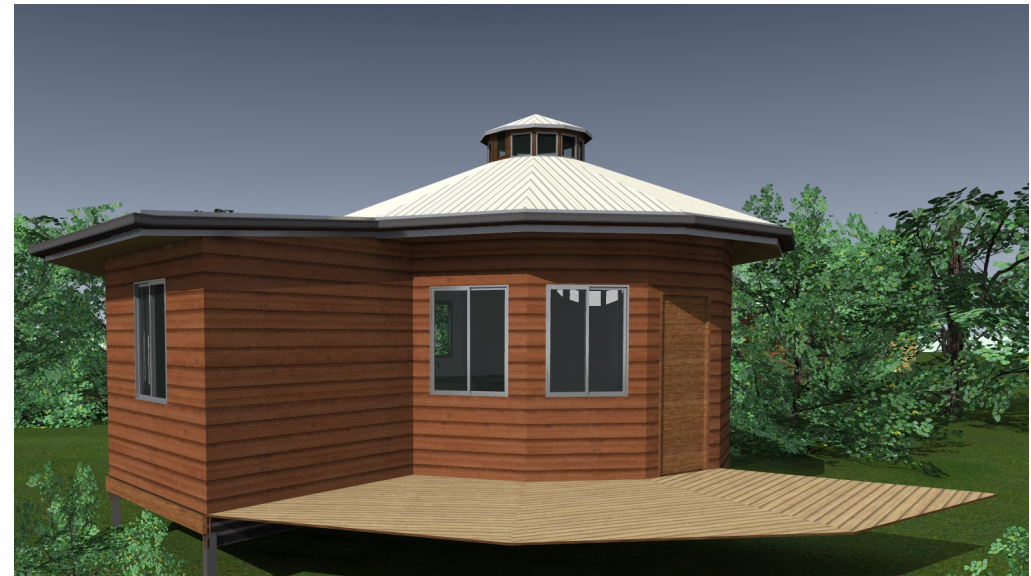

5.1m 1 Bedroom

Section

Legend:

- | | |
|--------------------|-------------------|
| 1. Living / dining | 7. Master bedroom |
| 2. Kitchen | 8. Robe |
| 3. Walk in pantry | 9. Ensuite |
| 4. Optional decks | 10. Bedroom |
| 5. Powder room | 11. Bathroom |
| 6. Laundry | 12. Storage |

5.1m 1 Bedroom:

3. Annexe bedroom
3. Optional deck frame

m:0411323133 e: Travis@qubd.com.au
ABN:62133602605 QBCC No:1152243

Scale 1:100 at A4
0m 1m 2m 4m