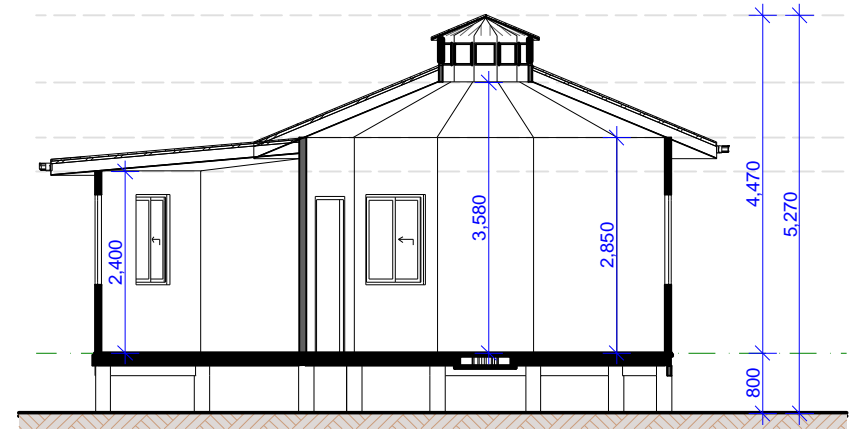

5.1m 1 Bedroom

Section

Legend:

- | | |
|--------------------|-------------------|
| 1. Living / dining | 7. Master bedroom |
| 2. Kitchen | 8. Robe |
| 3. Walk in pantry | 9. Ensuite |
| 4. Optional decks | 10. Bedroom |
| 5. Powder room | 11. Bathroom |
| 6. Laundry | 12. Storage |

5.1m 1 Bedroom:

3. Annexe bedroom
3. Optional deck frame

m:0411323133 e: Travis@qubd.com.au
ABN:62133602605 QBCC No:1152243

Scale 1:100 at A4
0m 1m 2m 4m