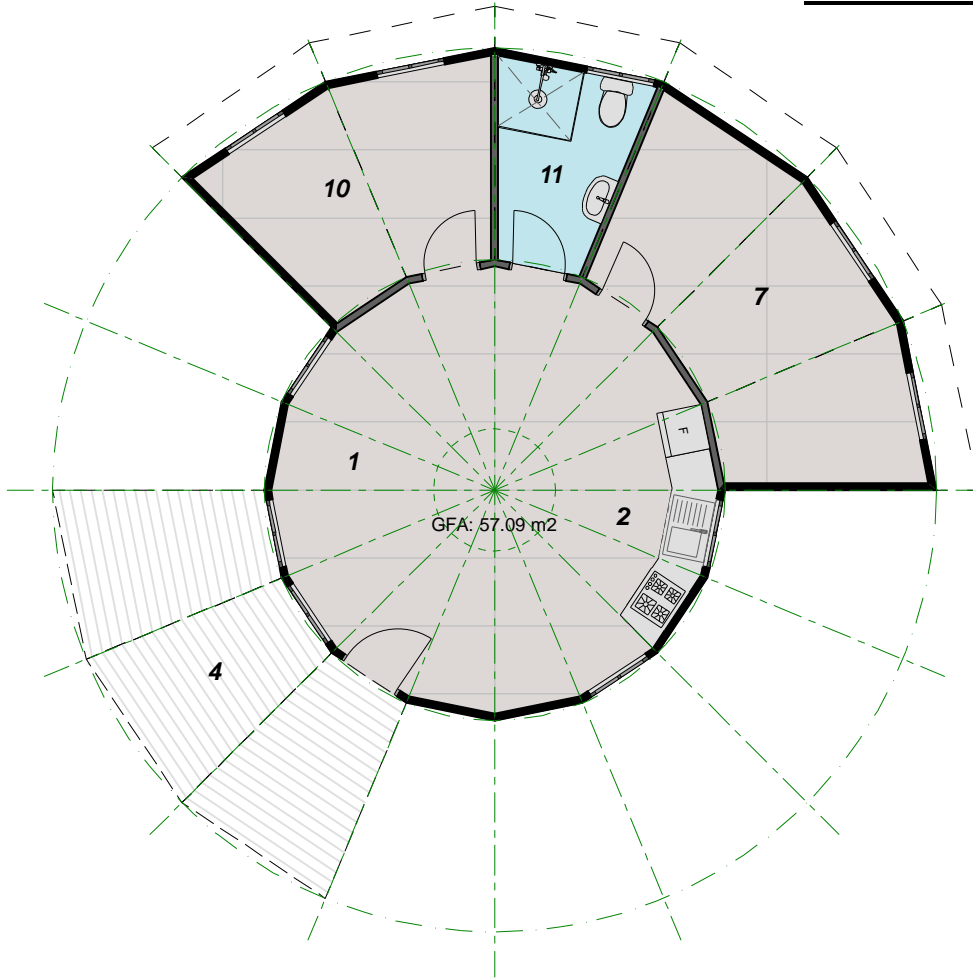

6.1m 2 Bedroom 1 Bathroom

Legend:

- | | |
|--------------------|-------------------|
| 1. Living / dining | 7. Master bedroom |
| 2. Kitchen | 8. Robe |
| 3. Walk in pantry | 9. Ensuite |
| 4. Optional decks | 10. Bedroom |
| 5. Powder room | 11. Bathroom |
| 6. Laundry | 12. Storage |

6.1m 2 Bedroom 1 Bathroom:

3. Annexe bedroom
1. Annexe bathroom
2. Annexe bedroom
3. Optional deck frame

Scale 1:100 at A4
0m 1m 2m 4m