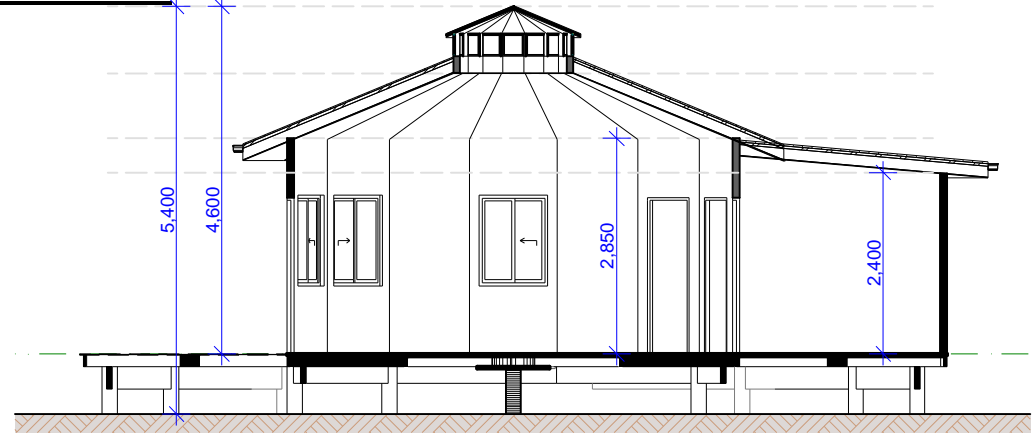

6.1m 2 Bedroom 1 Bathroom

Legend:

- | | |
|--------------------|-------------------|
| 1. Living / dining | 7. Master bedroom |
| 2. Kitchen | 8. Robe |
| 3. Walk in pantry | 9. Ensuite |
| 4. Optional decks | 10. Bedroom |
| 5. Powder room | 11. Bathroom |
| 6. Laundry | 12. Storage |

6.1m 2 Bedroom 1 Bathroom:

3. Annexe bedroom
1. Annexe bathroom
2. Annexe bedroom
3. Optional deck frame

Scale 1:100 at A4
0m 1m 2m 4m