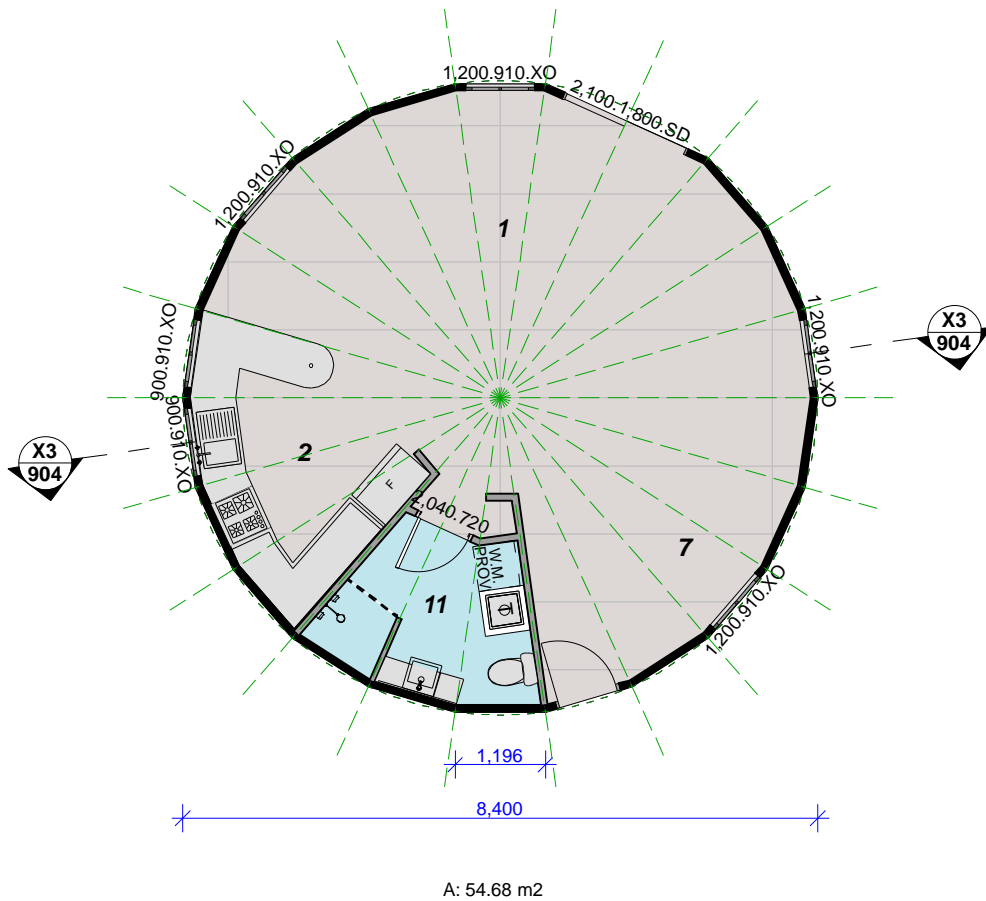

8.4m Self Contained

Legend:

- | | |
|--------------------|-------------------|
| 1. Living / dining | 7. Master bedroom |
| 2. Kitchen | 8. Robe |
| 3. Walk in pantry | 9. Ensuite |
| 4. Optional decks | 10. Bedroom |
| 5. Powder room | 11. Bathroom |
| 6. Laundry | 12. Storage |

Scale 1:100 at A4