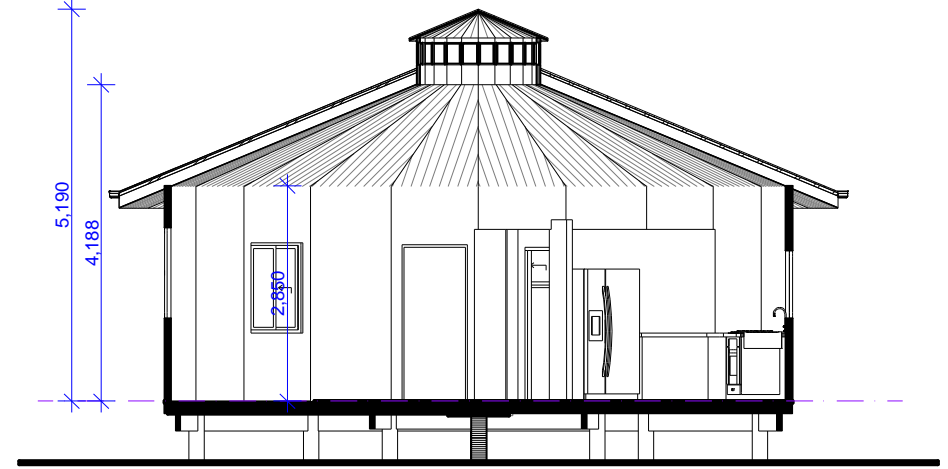

8.4m Self Contained

Legend:

- | | |
|--------------------|-------------------|
| 1. Living / dining | 7. Master bedroom |
| 2. Kitchen | 8. Robe |
| 3. Walk in pantry | 9. Ensuite |
| 4. Optional decks | 10. Bedroom |
| 5. Powder room | 11. Bathroom |
| 6. Laundry | 12. Storage |

Scale 1:100 at A4