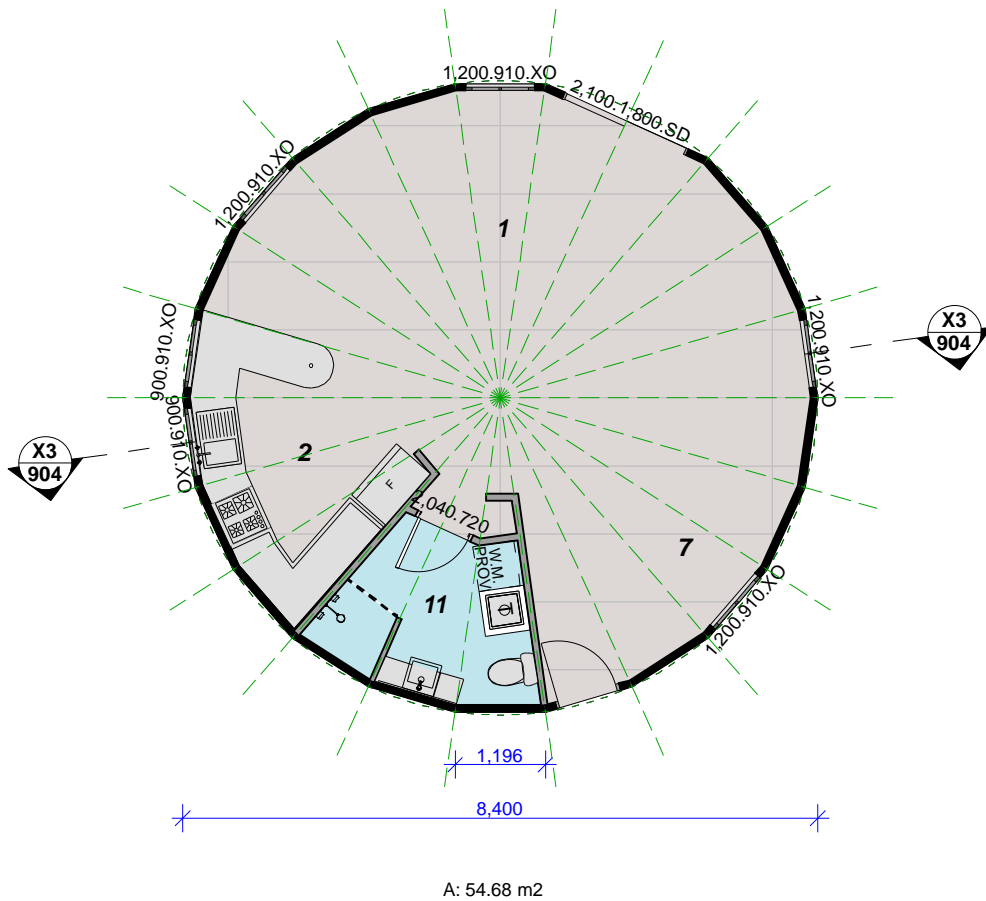

8.4m Self Contained

Legend:

- | | |
|--------------------|-------------------|
| 1. Living / dining | 7. Master bedroom |
| 2. Kitchen | 8. Robe |
| 3. Walk in pantry | 9. Ensuite |
| 4. Optional decks | 10. Bedroom |
| 5. Powder room | 11. Bathroom |
| 6. Laundry | 12. Storage |

Scale 1:100 at A4
0m 1m 2m 4m