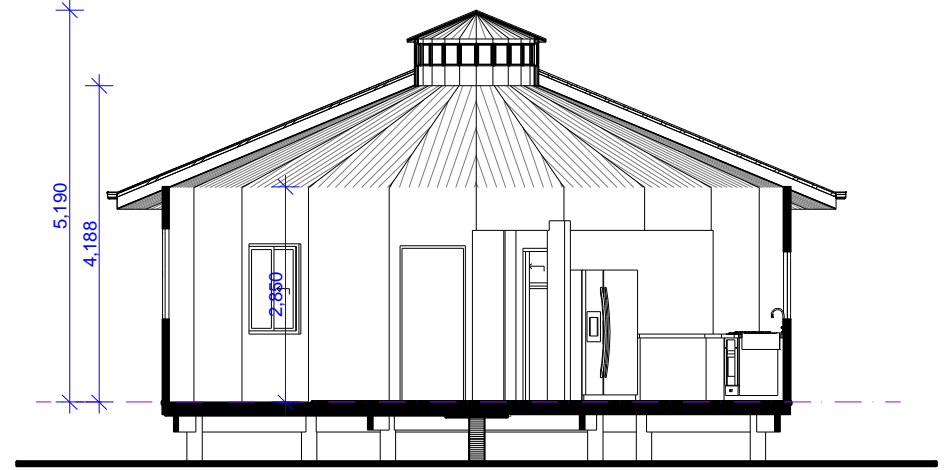

8.4m Self Contained

Legend:

- | | |
|--------------------|-------------------|
| 1. Living / dining | 7. Master bedroom |
| 2. Kitchen | 8. Robe |
| 3. Walk in pantry | 9. Ensuite |
| 4. Optional decks | 10. Bedroom |
| 5. Powder room | 11. Bathroom |
| 6. Laundry | 12. Storage |

Scale 1:100 at A4
0m 1m 2m 4m