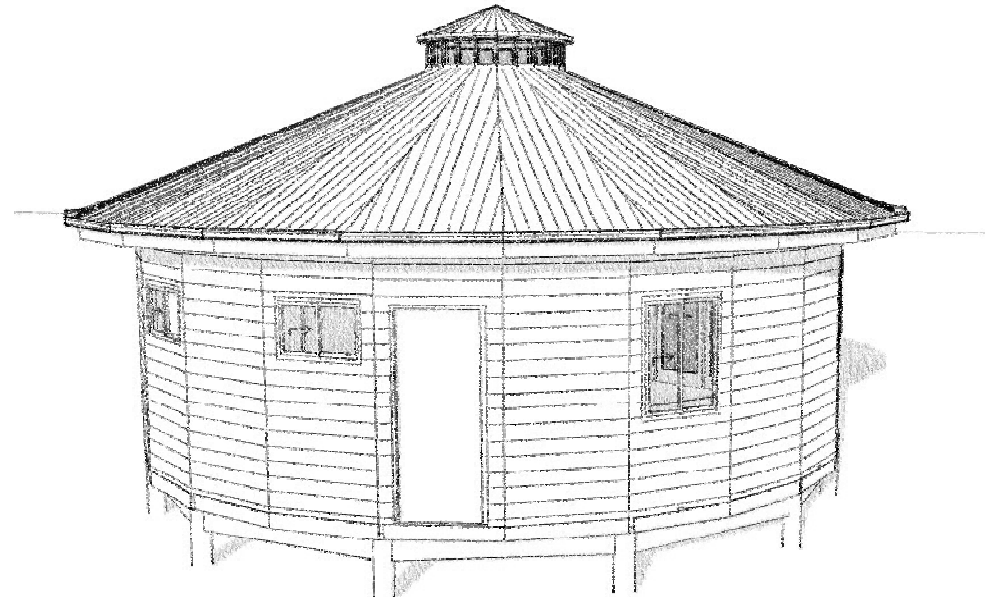

8.4m Self Contained

Legend:

- | | |
|--------------------|-------------------|
| 1. Living / dining | 7. Master bedroom |
| 2. Kitchen | 8. Robe |
| 3. Walk in pantry | 9. Ensuite |
| 4. Optional decks | 10. Bedroom |
| 5. Powder room | 11. Bathroom |
| 6. Laundry | 12. Storage |